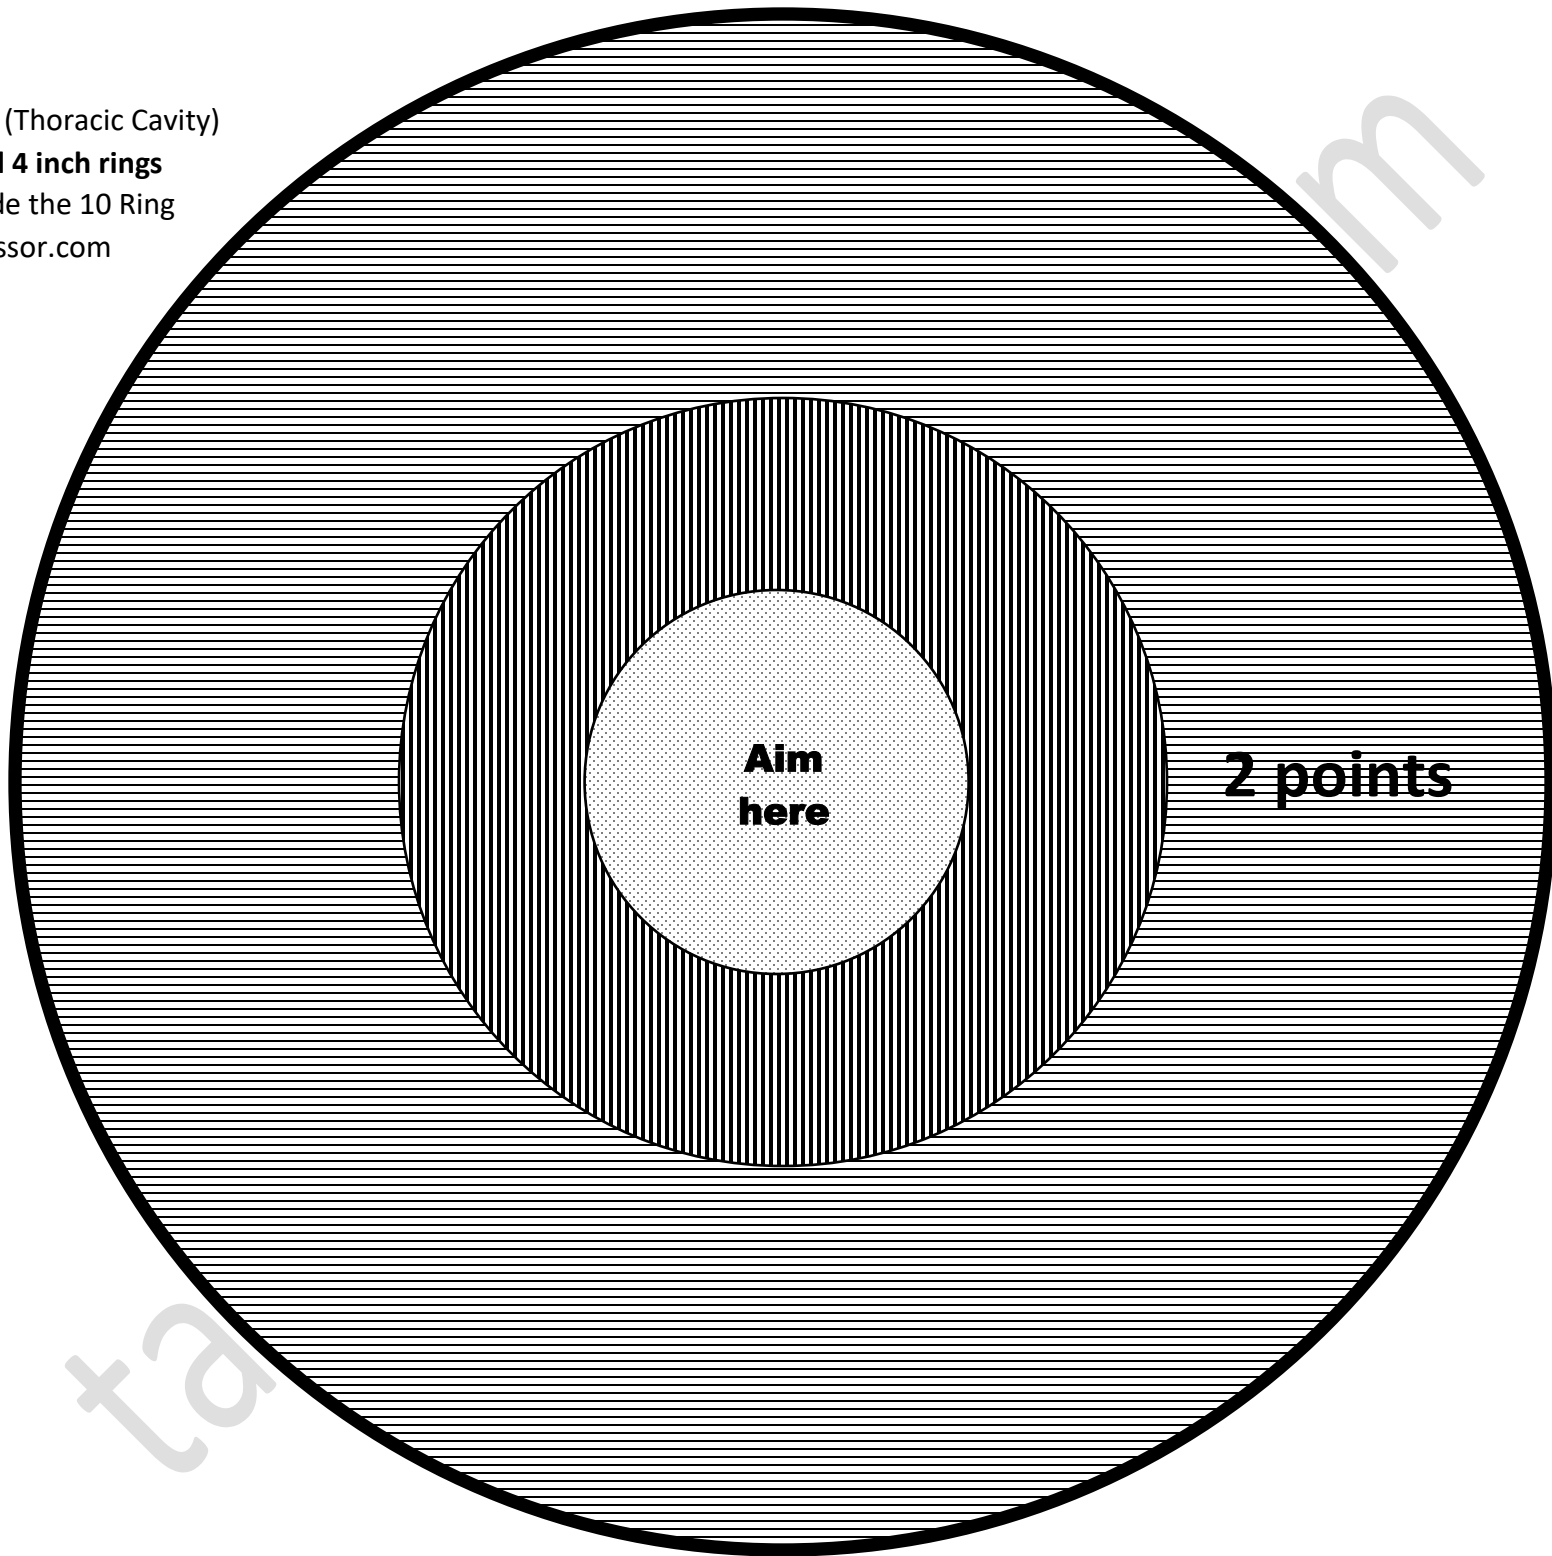

Printable Silhouette

4 inch circle, 64 mm Interpupillary distance,
sized for IDPA/USPSA target heads

<http://tacticalprofessor.com>

Center Sheet (Thoracic Cavity)

8 inch (2) and 4 inch rings

1 point outside the 10 Ring

Tacticalprofessor.com

Bottom Sheet (Abdominal Cavity) – 1/2 point

tacticalprofessor.com